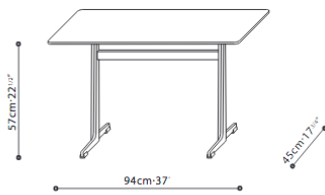

CAMERICH

MALAYSIA

VARY CONSOLE

C06D1409 (Console)