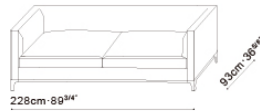

CAMERICH

MALAYSIA

CRESCENT SOFA

Technical Specifications:

- Corner blocked solid birch frame
- Inset blackened steel base
- Available in fabric (removable covers) or leather
- Feather down back cushions
- High resilient foam with feather down layered seat cushions

CAMERICH

MALAYSIA

CRESCENT SOFA

C0102118.

C0102119.

C0102102.

C0102103.

C0102108.