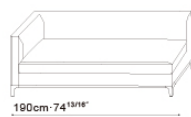

CAMERICH

MALAYSIA

CRESCENT SOFA

C0102106.