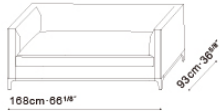

CAMERICH

MALAYSIA

CRESCENT SOFA

Technical Specifications:

- Corner blocked solid birch frame
- Inset blackened steel base
- Available in fabric (removable covers) or leather
- Feather down back cushions
- High resilient foam with feather down layered seat cushions

CAMERICH

MALAYSIA

CRESCENT SOFA

C0102118.

C0102119.

C0102102.

C0102103.

C0102108.