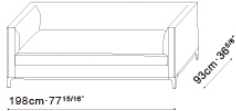

CAMERICH

MALAYSIA

CRESCENT SOFA

Technical Specifications:

- Corner blocked solid birch frame
- Inset blackened steel base
- Available in fabric (removable covers) or leather
- Feather down back cushions
- High resilient foam with feather down layered seat cushions

CAMERICH

MALAYSIA

CRESCENT SOFA

C0102118.

C0102119.

C0102102.

C0102103.

C0102108.