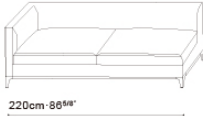

CAMERICH

MALAYSIA

CRESCENT SOFA

Technical Specifications:

- Corner blocked solid birch frame
- Inset blackened steel base
- Available in fabric (removable covers) or leather
- Feather down back cushions
- High resilient foam with feather down layered seat cushions

CAMERICH

MALAYSIA

CRESCENT SOFA

C0102118.

C0102119.

C0102102.

C0102103.

C0102108.