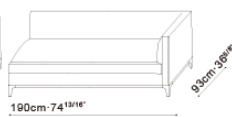

CAMERICH

MALAYSIA

CRESCENT SOFA

C0102107.