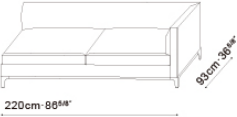

CAMERICH

MALAYSIA

CRESCENT SOFA

C0102109.