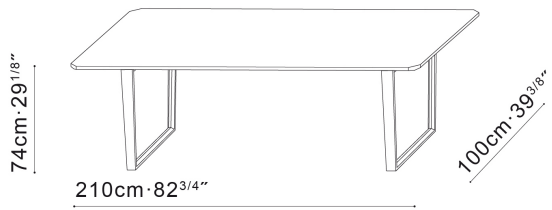

CAMERICH

MALAYSIA

VERGE DINING TABLE

C05A0803.