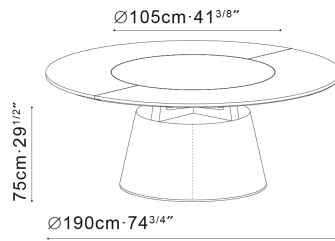

CAMERICH

MALAYSIA

UNITY DINING TABLE

Technical Specifications:

- 1900mm & 2200mm comes with an inset lazy susan
- 1500mm does not come with a lazy susan
- Solid Chinese Oak support brackets for it's top
- Base is made of MDF w/plywood reinforcements wrapped in FC-11 Midnight Eco-Leather
- 2200mm with Mechanism: Available in Grey Ceramic + Graphite Oak
- 1900mm with Mechanism: Available in Grey Ceramic + Graphite Oak
- 1500mm without Mechanism: Available in Grey Oak, or Carrera Marble + Grey Oak

CAMERICH

MALAYSIA

UNITY DINING TABLE

C05B0804

C05B0805

C05B0803