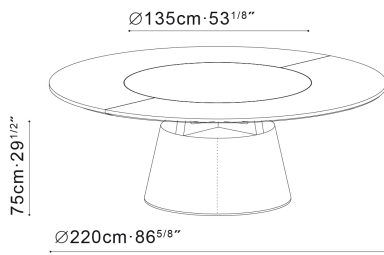

CAMERICH

MALAYSIA

UNITY DINING TABLE

Technical Specifications:

- 1900mm & 2200mm comes with an inset lazy susan
- 1500mm does not come with a lazy susan
- Solid Chinese Oak support brackets for it's top
- Base is made of MDF w/plywood reinforcements wrapped in FC-11 Midnight Eco-Leather
- 2200mm with Mechanism: Available in Grey Ceramic + Graphite Oak
- 1900mm with Mechanism: Available in Grey Ceramic + Graphite Oak
- 1500mm without Mechanism: Available in Grey Oak, or Carrera Marble + Grey Oak

CAMERICH

MALAYSIA

UNITY DINING TABLE

C05B0804

C05B0805

C05B0803