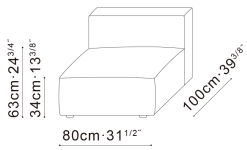

CAMERICH

MALAYSIA

RUBIX SOFA

C01C0131.