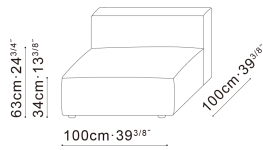

CAMERICH

MALAYSIA

RUBIX SOFA

C01C0132.